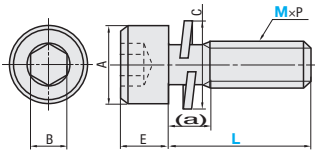

# Hex Socket Head Cap Screws with Captured Washer

With Captured Spring Washer / Flat Washer, With Captured Spring Washer / Large Washer, Thick Large Washer

RoHS 10

### Captured Spring Washer Type

Type	Part Number	Material
BOX-SCBZ	Screw	EN 1.4301 Equiv.
	Spring Washer	EN 1.4301 Equiv.

MxP (Coarse)	A	E	B	C	(a)
3x0.5	5.5	3	2.5	5.5	2.4
4x0.7	7	4	3	7	3.5
5x0.8	8.5	5	4	8.5	4.3
6x1.0	10	6	5	11.5	5.1

(a) is the max length (reference) between head surface and the complete thread.

Can be ordered as a separate item. P.178

RoHS 10

(a) is the max length (reference) between head surface and the complete thread.

Can be ordered as a separate item. P.178

Please specify in box quantity when ordering. One box is shipped for an order of 1.