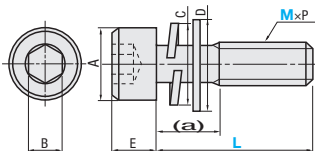

(a) is the max length (reference) between head surface and the complete thread.

Can be ordered as a separate item. P.178

RoHS 10

### Captured Spring Washer / Flat Washer Type

Type	Part Number	Material
BOX-SCBS	Screw	EN 1.4301 Equiv.
	Spring Washer	EN 1.4301 Equiv.
	Flat Washer	EN 1.4301 Equiv.

MxP (Coarse)	A	E	B	C	D	(a)
3x0.5	5.5	3	2.5	5.5	7	3
4x0.7	7	4	3	7	9	4.4
5x0.8	8.5	5	4	8.5	10	5.4
6x1.0	10	6	5	11.5	12.5	6.9

(a) is the max length (reference) between head surface and the complete thread.

Can be ordered as a separate item. P.178

Please specify in box quantity when ordering. One box is shipped for an order of 1.